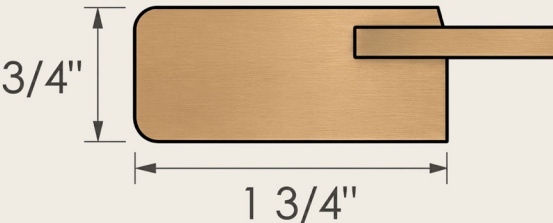

DEALER COMMUNICATION

Aruba - New Mid-Profile Shaker Door Style

"A new shaker option that fills the gap between Fairmont/Bella & Nassau/Atlantis"

Integrity Cabinets is introducing Aruba, a new mid-profile shaker door style designed to bridge the gap between our Standard Shaker (Fairmont/Bella) and Skinny Shaker (Nassau/Atlantis) offerings. This addition gives dealers a strategic middle option to meet diverse customer preferences and project requirements.

Aruba features mortise and tenon construction with 1 3/4" rails and stiles, available in Maple, MDF, and White Oak. The door style is Price Group 2 and comes standard with slab drawer fronts, with 5-piece drawer front upgrades available. Aruba is available to order now for delivery starting April 1, 2026. This expanded shaker selection strengthens your ability to offer customers precisely the aesthetic they're seeking while maintaining the quality standards your projects demand.

<p>CONSTRUCTION</p> <p>Mortise & Tenon</p>	<p>WOOD SPECIES</p> <p>Maple MDF White Oak</p>	<p>DOOR PROFILE</p> <p>Mid-Profile Shaker</p>
<p>PRICE GROUP</p> <p>PG 2</p>	<p>RAILS & STILES</p> <p>1 3/4"</p>	<p>REVERSED RAISED</p> <p>Not Available</p>
<p>DRAWER FRONT STANDARD</p> <p>Slab</p>	<p>DRAWER FRONT UPGRADE</p> <p>5-Piece Drawer Front</p>	<p>AVAILABILITY</p> <p>April 1, 2026</p>